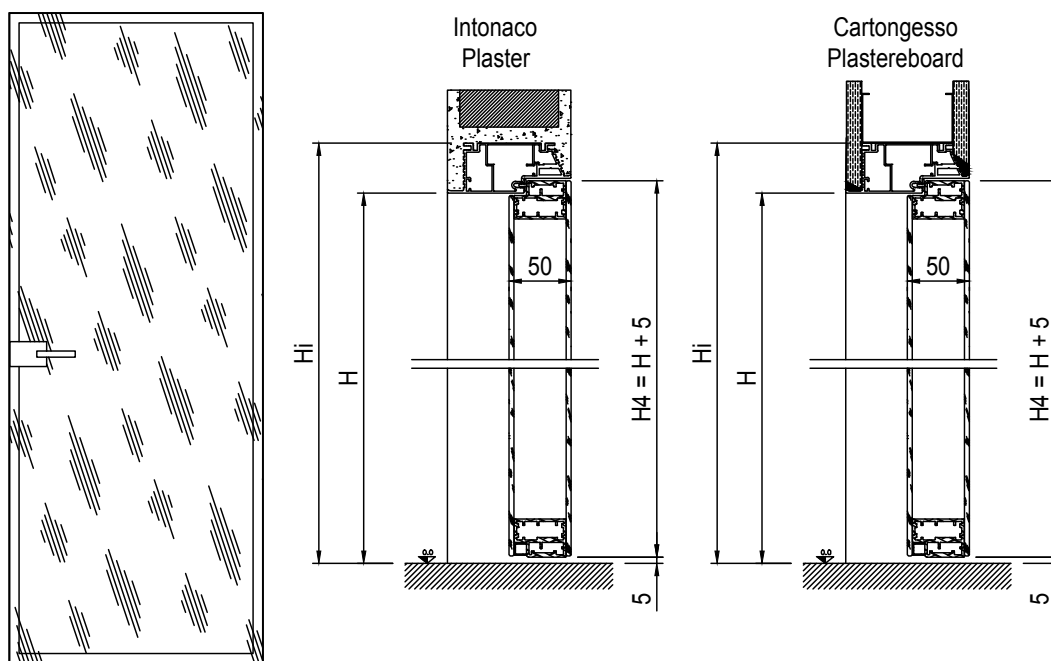

Disponibile anche per parete finita con misure superiori a 100 cartongesso e 105 intonaco.
 Also available for wall thickness sizes larger than 100 plasterboard and 105 plaster.

PORTA BATTENTE VETRO MIRR MIRR SWING GLASS DOOR

ANTA MIRR2 PER ESSENTIAL BATTENTE A SPINGERE MIRR2 DOOR FOR ESSENTIAL PUSH DOOR

LUCE COMMERCIALE COMMERCIAL OPENING SIZE	MISURA ANTA DOOR MEASUREMENT	SPESSORE PARETE WALL THICKNESS
$L \times H$	$L_p \times H_p$	Sp
600 x 1800÷2700	620 x 1805÷2705	Intonaco Plaster 90-105 Cartongesso Plasterboard 75-100
700 x 1800÷2700	720 x 1805÷2705	
800 x 1800÷2700	820 x 1805÷2705	
900 x 1800÷2700	920 x 1805÷2705	
1000 x 1800÷2700	1020 x 1805÷2705	

Disponibile anche per parete finita con misure superiori a 100 cartongesso e 105 intonaco.
Also available for wall thickness sizes larger than 100 plasterboard and 105 plaster.

ANTA MIRR2 PER ESSENTIAL BATTENTE A TIRARE MIRR1 DOOR FOR ESSENTIAL PULL DOOR