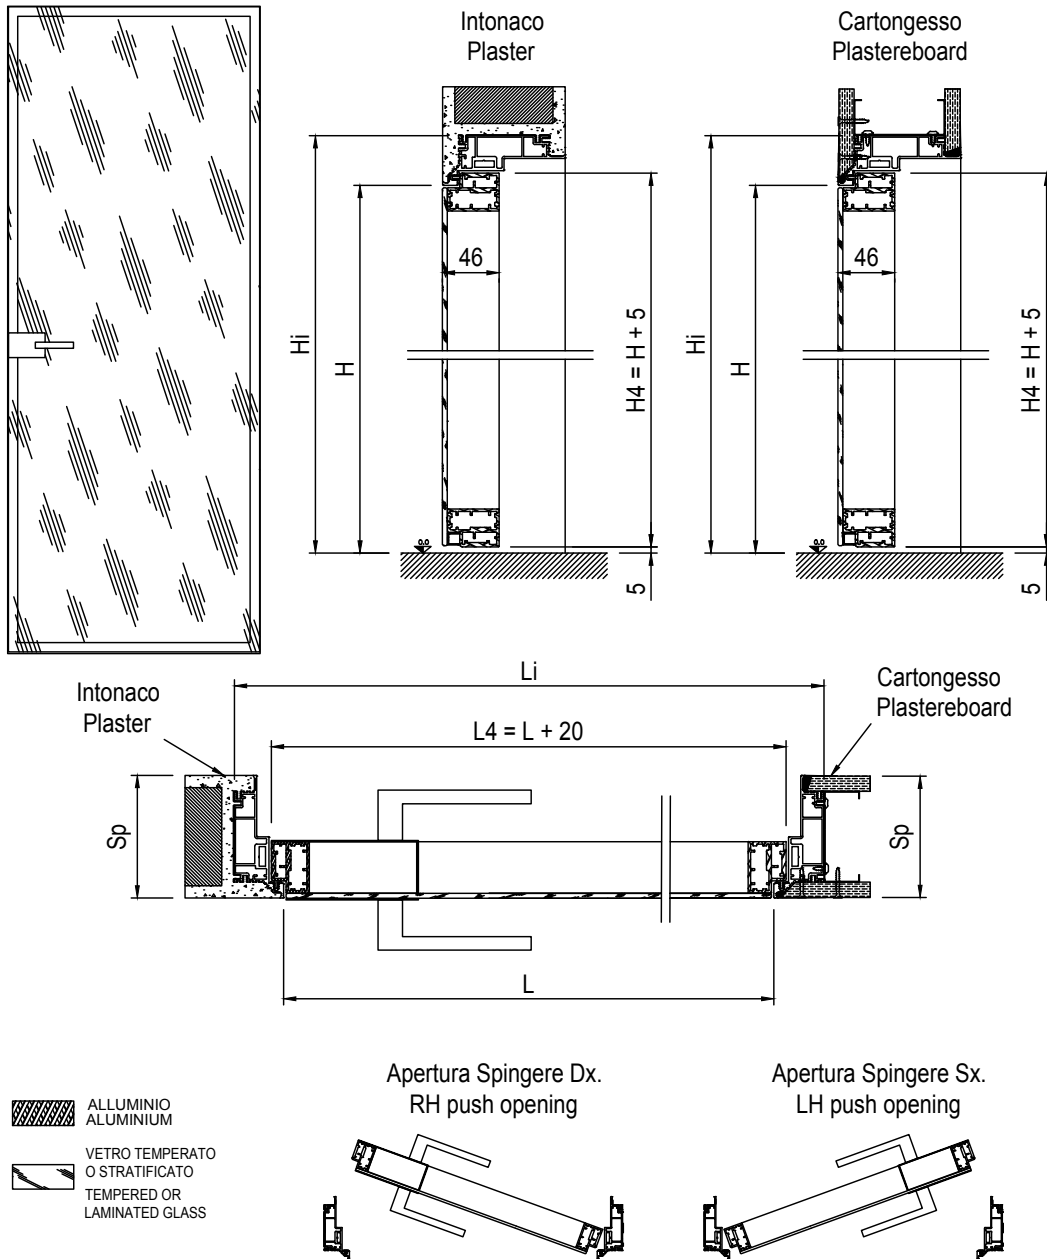

PORTA BATTENTE VETRO MIRR MIRR SWING GLASS DOOR

ANTA MIRR1 PER ESSENTIAL BATTENTE A SPINGERE MIRR1 DOOR FOR ESSENTIAL PUSH DOOR

LUCE COMMERCIALE COMMERCIAL OPENING SIZE	MISURA ANTA DOOR MEASUREMENT	SPESSORE PARETE WALL THICKNESS
$L \times H$	$L_p \times H_p$	Sp
600 x 1800÷2700	620 x 1805÷2705	Intonaco Plaster 90-105 Cartongesso Plasterboard 75-100
700 x 1800÷2700	720 x 1805÷2705	
800 x 1800÷2700	820 x 1805÷2705	
900 x 1800÷2700	920 x 1805÷2705	
1000 x 1800÷2700	1020 x 1805÷2705	

Disponibile anche per parete finita con misure superiori a 100 cartongesso e 105 intonaco.
Also available for wall thickness sizes larger than 100 plasterboard and 105 plaster.

ANTA MIRRI PER ESSENTIAL BATTENTE A TIRARE MIRRI DOOR FOR ESSENTIAL PULL DOOR

-  ALLUMINIO
ALUMINIUM
-  VETRO TEMPERATO
O STRATIFICATO
TEMPERED OR
LAMINATED GLASS

LUCE COMMERCIALE COMMERCIAL OPENING SIZE	MISURA ANTA DOOR MEASUREMENT	SPESSORE PARETE WALL THICKNESS
$L \times H$	$L_p \times H_p$	Sp
600 x 1800÷2700	620 x 1805÷2705	Intonaco Plaster 90-105 Cartongesso Plasterboard 75-100
700 x 1800÷2700	720 x 1805÷2705	
800 x 1800÷2700	820 x 1805÷2705	
900 x 1800÷2700	920 x 1805÷2705	
1000 x 1800÷2700	1020 x 1805÷2705	

 ALLUMINIO
ALUMINIUM
 VETRO TEMPERATO
O STRATIFICATO
TEMPERED OR
LAMINATED GLASS

LUCE COMMERCIALE COMMERCIAL OPENING SIZE	MISURA ANTA DOOR MEASUREMENT	SPESSORE PARETE WALL THICKNESS
$L \times H$	$L_p \times H_p$	Sp
600 x 1800÷2700	620 x 1805÷2705	Intonaco Plaster 90-105 Cartongesso Plasterboard 75-100
700 x 1800÷2700	720 x 1805÷2705	
800 x 1800÷2700	820 x 1805÷2705	
900 x 1800÷2700	920 x 1805÷2705	
1000 x 1800÷2700	1020 x 1805÷2705	