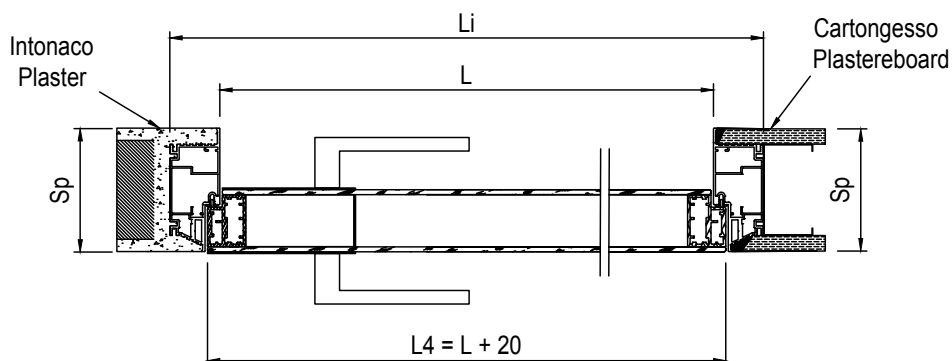

Disponibile anche per parete finita con misure superiori a 100 cartongesso e 105 intonaco.
 Also available for wall thickness sizes larger than 100 plasterboard and 105 plaster.

PORTA BATTENTE VETRO MIRR MIRR SWING GLASS DOOR

ANTA MIRR2 PER ESSENTIAL BATTENTE A SPINGERE MIRR2 DOOR FOR ESSENTIAL PUSH DOOR

LUCE COMMERCIALE COMMERCIAL OPENING SIZE	MISURA ANTA DOOR MEASUREMENT	SPESSORE PARETE WALL THICKNESS
$L \times H$	$L_p \times H_p$	Sp
600 x 1800÷2700	620 x 1805÷2705	Intonaco Plaster 90-105 Cartongesso Plasterboard 75-100
700 x 1800÷2700	720 x 1805÷2705	
800 x 1800÷2700	820 x 1805÷2705	
900 x 1800÷2700	920 x 1805÷2705	
1000 x 1800÷2700	1020 x 1805÷2705	

Disponibile anche per parete finita con misure superiori a 100 cartongesso e 105 intonaco.
Also available for wall thickness sizes larger than 100 plasterboard and 105 plaster.

ANTA MIRR2 PER ESSENTIAL BATTENTE A TIRARE MIRR1 DOOR FOR ESSENTIAL PULL DOOR