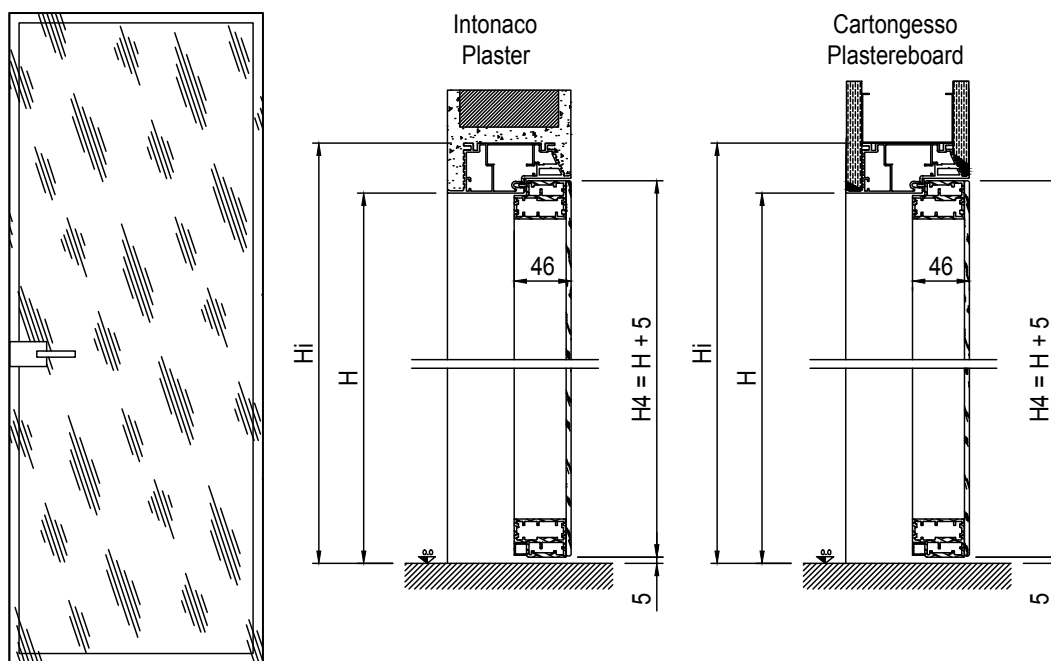

PORTA BATTENTE VETRO MIRR MIRR SWING GLASS DOOR

ANTA MIRR1 PER ESSENTIAL BATTENTE A SPINGERE MIRR1 DOOR FOR ESSENTIAL PUSH DOOR

LUCE COMMERCIALE COMMERCIAL OPENING SIZE	MISURA ANTA DOOR MEASUREMENT	SPESSORE PARETE WALL THICKNESS
$L \times H$	$L_p \times H_p$	Sp
600 x 1800÷2700	620 x 1805÷2705	Intonaco Plaster 90-105 Cartongesso Plasterboard 75-100
700 x 1800÷2700	720 x 1805÷2705	
800 x 1800÷2700	820 x 1805÷2705	
900 x 1800÷2700	920 x 1805÷2705	
1000 x 1800÷2700	1020 x 1805÷2705	

Disponibile anche per parete finita con misure superiori a 100 cartongesso e 105 intonaco.
Also available for wall thickness sizes larger than 100 plasterboard and 105 plaster.

ANTA MIRRI PER ESSENTIAL BATTENTE A TIRARE MIRRI DOOR FOR ESSENTIAL PULL DOOR

-  ALLUMINIO
ALUMINIUM
-  VETRO TEMPERATO
O STRATIFICATO
TEMPERED OR
LAMINATED GLASS

LUCE COMMERCIALE COMMERCIAL OPENING SIZE	MISURA ANTA DOOR MEASUREMENT	SPESSORE PARETE WALL THICKNESS
$L \times H$	$L_p \times H_p$	Sp
600 x 1800÷2700	620 x 1805÷2705	Intonaco Plaster 90-105 Cartongesso Plasterboard 75-100
700 x 1800÷2700	720 x 1805÷2705	
800 x 1800÷2700	820 x 1805÷2705	
900 x 1800÷2700	920 x 1805÷2705	
1000 x 1800÷2700	1020 x 1805÷2705	