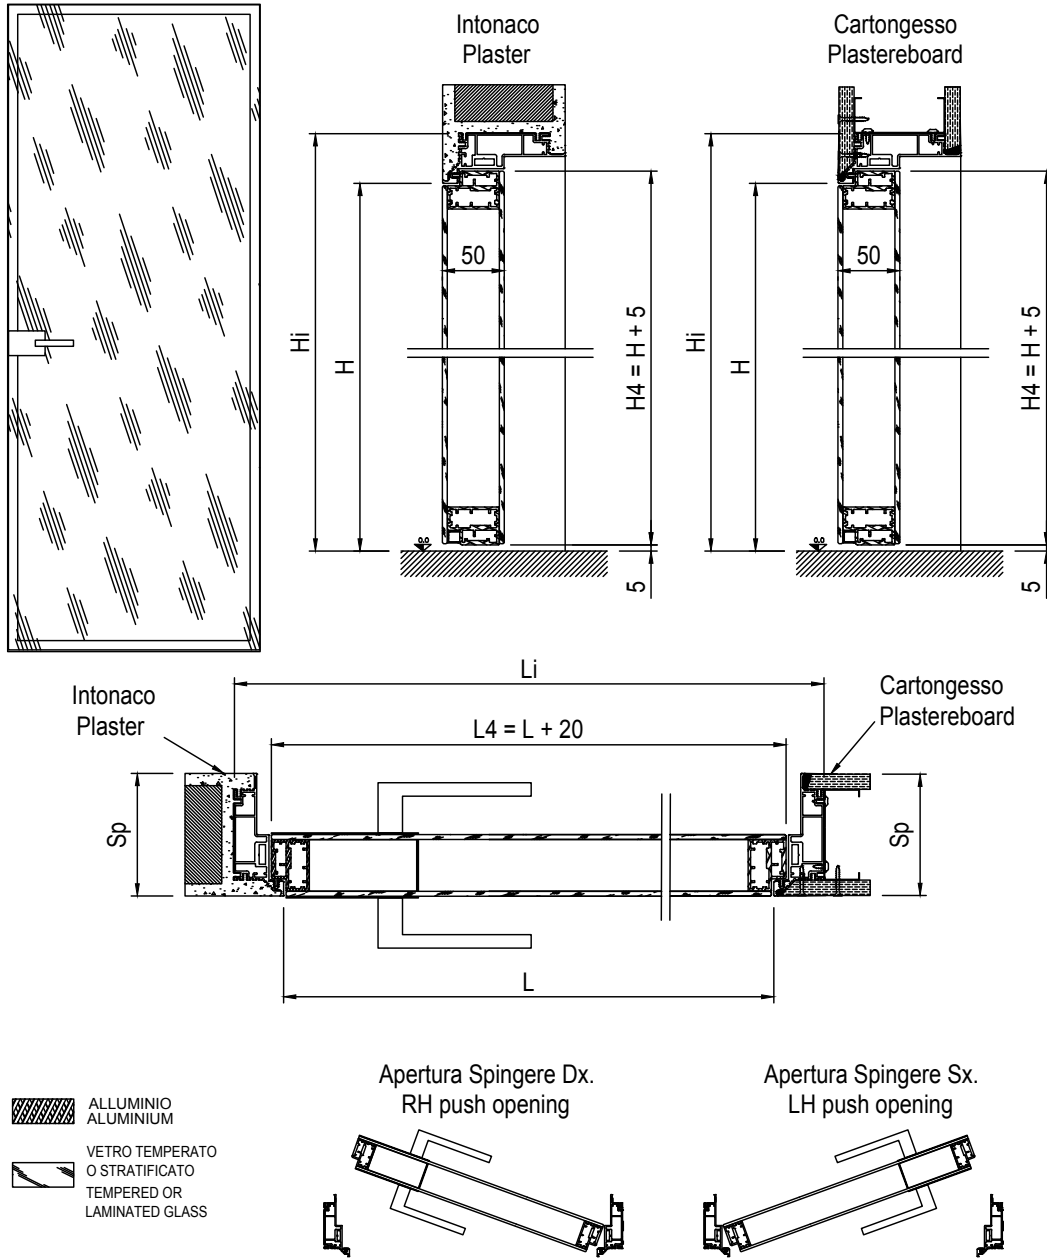

-  ALLUMINIO
ALUMINIUM
-  VETRO TEMPERATO
O STRATIFICATO
TEMPERED OR
LAMINATED GLASS

LUCE COMMERCIALE COMMERCIAL OPENING SIZE	MISURA ANTA DOOR MEASUREMENT	SPESSORE PARETE WALL THICKNESS
$L \times H$	$L_p \times H_p$	Sp
600 x 1800÷2700	620 x 1805÷2705	Intonaco Plaster 90-105 Cartongesso Plasterboard 75-100
700 x 1800÷2700	720 x 1805÷2705	
800 x 1800÷2700	820 x 1805÷2705	
900 x 1800÷2700	920 x 1805÷2705	
1000 x 1800÷2700	1020 x 1805÷2705	

Disponibile anche per parete finita con misure superiori a 100 cartongesso e 105 intonaco.
 Also available for wall thickness sizes larger than 100 plasterboard and 105 plaster.

PORTA BATTENTE VETRO MIRR MIRR SWING GLASS DOOR

ANTA MIRR2 PER ESSENTIAL BATTENTE A SPINGERE MIRR2 DOOR FOR ESSENTIAL PUSH DOOR

LUCE COMMERCIALE COMMERCIAL OPENING SIZE	MISURA ANTA DOOR MEASUREMENT	SPESSORE PARETE WALL THICKNESS
$L \times H$	$L_p \times H_p$	Sp
600 x 1800÷2700	620 x 1805÷2705	Intonaco Plaster 90-105 Cartongesso Plasterboard 75-100
700 x 1800÷2700	720 x 1805÷2705	
800 x 1800÷2700	820 x 1805÷2705	
900 x 1800÷2700	920 x 1805÷2705	
1000 x 1800÷2700	1020 x 1805÷2705	

 ALLUMINIO
ALUMINIUM
 VETRO TEMPERATO
O STRATIFICATO
TEMPERED OR
LAMINATED GLASS

LUCE COMMERCIALE COMMERCIAL OPENING SIZE	MISURA ANTA DOOR MEASUREMENT	SPESSORE PARETE WALL THICKNESS
$L \times H$	$L_p \times H_p$	Sp
600 x 1800÷2700	620 x 1805÷2705	Intonaco Plaster 90-105 Cartongesso Plasterboard 75-100
700 x 1800÷2700	720 x 1805÷2705	
800 x 1800÷2700	820 x 1805÷2705	
900 x 1800÷2700	920 x 1805÷2705	
1000 x 1800÷2700	1020 x 1805÷2705	