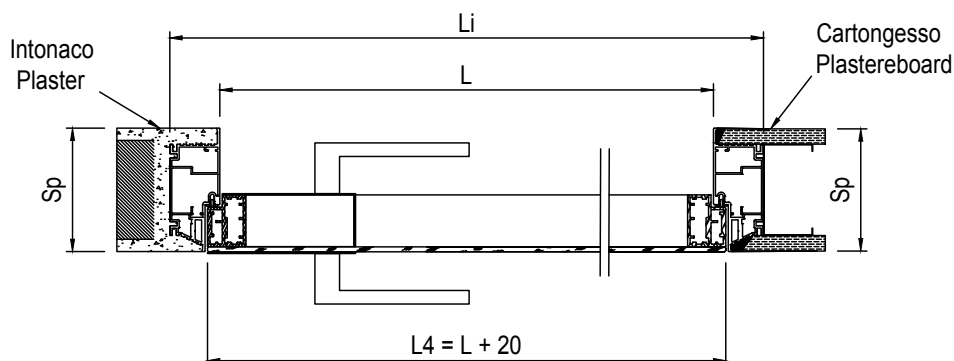

PORTA BATTENTE VETRO MIRR MIRR SWING GLASS DOOR

ANTA MIRR1 PER ESSENTIAL BATTENTE A SPINGERE MIRR1 DOOR FOR ESSENTIAL PUSH DOOR

LUCE COMMERCIALE COMMERCIAL OPENING SIZE	MISURA ANTA DOOR MEASUREMENT	SPESSORE PARETE WALL THICKNESS
$L \times H$	$L_p \times H_p$	Sp
600 x 1800÷2700	620 x 1805÷2705	Intonaco Plaster 90-105 Cartongesso Plasterboard 75-100
700 x 1800÷2700	720 x 1805÷2705	
800 x 1800÷2700	820 x 1805÷2705	
900 x 1800÷2700	920 x 1805÷2705	
1000 x 1800÷2700	1020 x 1805÷2705	

Disponibile anche per parete finita con misure superiori a 100 cartongesso e 105 intonaco.
Also available for wall thickness sizes larger than 100 plasterboard and 105 plaster.

ANTA MIRRI PER ESSENTIAL BATTENTE A TIRARE MIRRI DOOR FOR ESSENTIAL PULL DOOR

-  ALLUMINIO
ALUMINIUM
-  VETRO TEMPERATO
O STRATIFICATO
TEMPERED OR
LAMINATED GLASS

LUCE COMMERCIALE COMMERCIAL OPENING SIZE	MISURA ANTA DOOR MEASUREMENT	SPESSORE PARETE WALL THICKNESS
$L \times H$	$L_p \times H_p$	Sp
600 x 1800÷2700	620 x 1805÷2705	Intonaco Plaster 90-105 Cartongesso Plasterboard 75-100
700 x 1800÷2700	720 x 1805÷2705	
800 x 1800÷2700	820 x 1805÷2705	
900 x 1800÷2700	920 x 1805÷2705	
1000 x 1800÷2700	1020 x 1805÷2705	